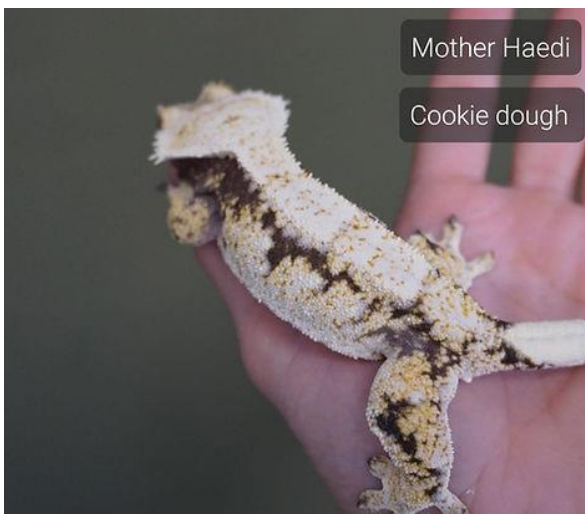

LINEAGE

Name: Haedi

Scientific name: *Correlophus ciliatus*

Sex: Female

Breeder: K.M. Reptiles, Germany

Lineage:

Parents Haedi: Cookie dough ♀ x Stracciatella ♂

Lineage Cookie dough♀: Amy♀ (KM reptiles) x Name unknown ♂ (MZ reptiles)

Lineage Stracciatella♂: Gonzoo♂ x Fiona♀

LINEAGE

LINEAGE

LINEAGE

Stracciatella

Mother Stracciatella

Fiona

LINEAGE

Gonzo

Father Stracciatella