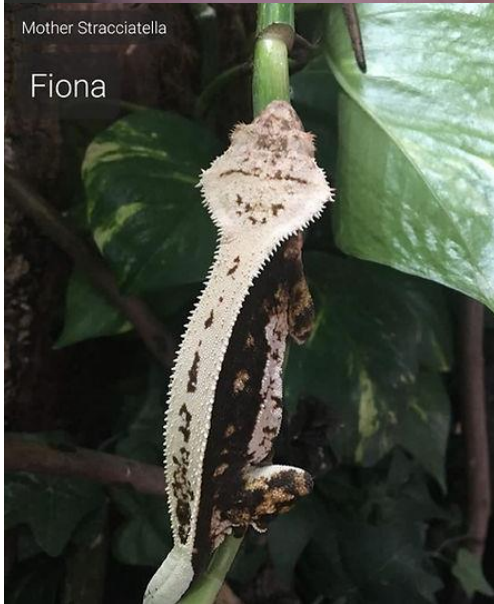

LINEAGE

Name: Haedi

Scientific name: *Correlophus ciliatus*

Sex: Female

Breeder: K.M. Reptiles, Germany

Lineage:

Parents Haedi: Cookie dough ♀ x Stracciatella ♂

Lineage Cookie dough♀: Amy♀ (KM reptiles) x Name unknown ♂ (MZ reptiles)

Lineage Stracciatella♂: Gonzoo♂ x Fiona♀

LINEAGE

LINEAGE

LINEAGE

Stracciatella

Mother Stracciatella

Fiona

LINEAGE

Gonzo

Father Stracciatella